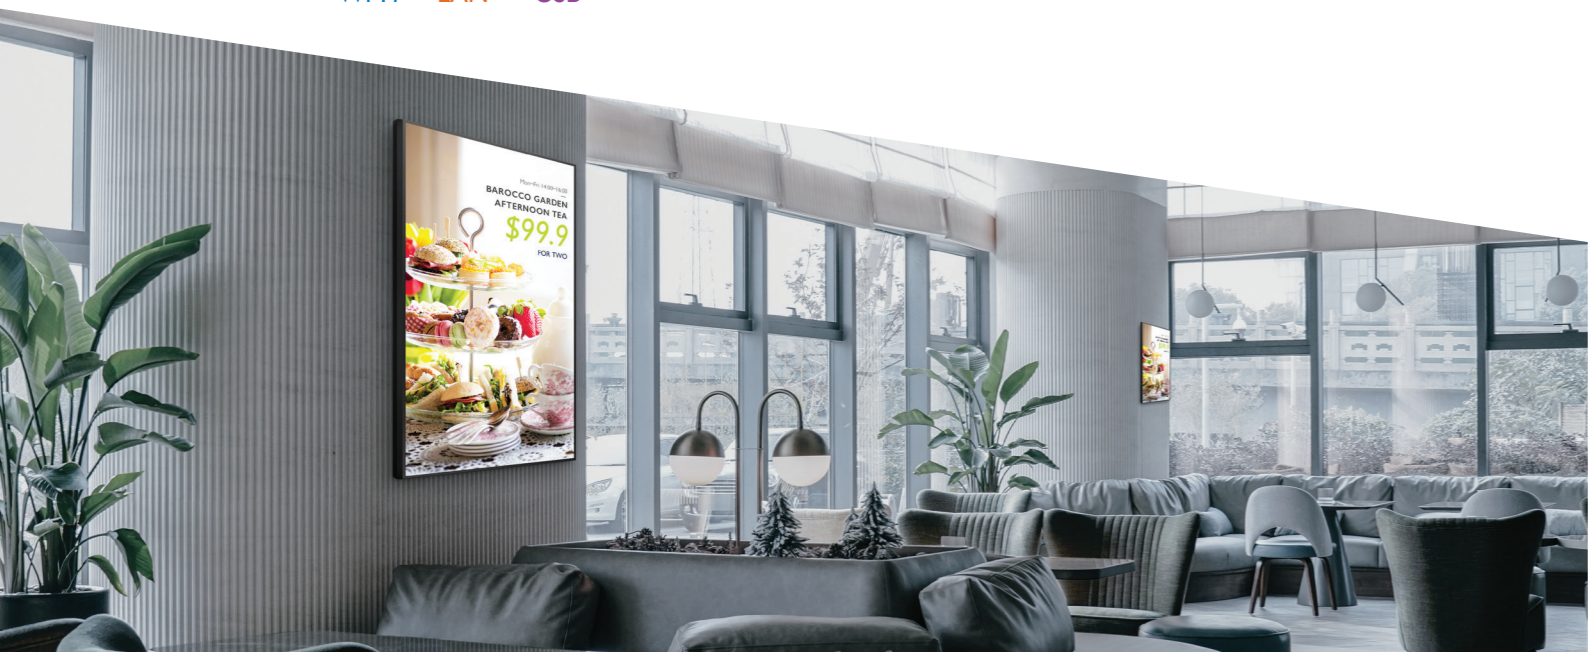

(*) Pre-spec, specifications are subject to change without prior notice.

Sleek, Stylish, Eye-Catching

UHD Super Slim Signage

AUO UHD Super Slim Signage is perfect digital displays for small or large retail business. The super slim 25mm design in depth can dress up commercial interiors without compromising the functionality. Combining a zero-gap wall mount, AUO UHD Super Slim Signage is perfect for ADA concerns and space conscious installations. Featuring stunning 4K UHD resolution, AUO Super Slim Signage delivers eye-catching image to attract shoppers and potential consumers.

Email: ssbinfo@auo.com
PID.AUO.COM

Ultra High Picture Quality

The UHD 4K ultra high resolution produces sharper text and crisper details. It easily handles any indoor lighting challenges with 700 nits while the extraordinary 4,000:1 contrast ratio generates vivid, brilliant images, making your message and pictures even more attractive.

Hassle-Free Content Management and Deployment

Complete with embedded Android operating system, the content management of AUO UHD Super Slim Signage is easy and convenient via WiFi or LAN. With USB plug-and-play function, it allows content files to be deployed in seconds. A built-in central IR remote control is available for simple operation.

Vivid Slimline Enhances the Space

This super slim, stylish display is a scant 25mm in depth and can dress up commercial interiors without compromising the functionality. Featuring a zero-gap wall mount that is included for quick and simple installation, the UHD Super Slim is perfect for ADA concerns and space conscious installation.