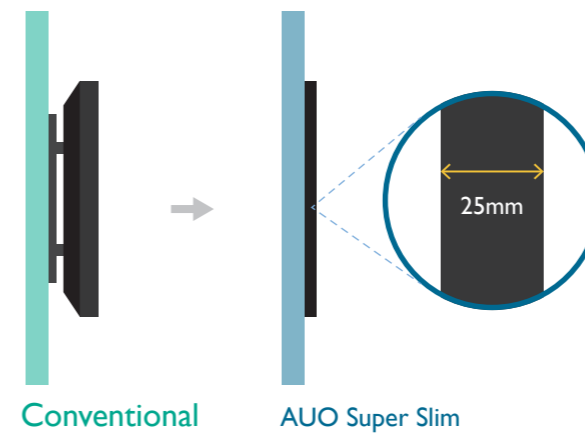

Email: ssbinfo@auo.com
PID.AUO.COM

Ultra High Picture Quality

The UHD 4K ultra high resolution produces sharper text and crisper details. It easily handles any indoor lighting challenges with 700 nits while the extraordinary 4,000:1 contrast ratio generates vivid, brilliant images, making your message and pictures even more attractive.

Hassle-Free Content Management and Deployment

Complete with embedded Android operating system, the content management of AUO UHD Super Slim Signage is easy and convenient via WiFi or LAN. With USB plug-and-play function, it allows content files to be deployed in seconds. A built-in central IR remote control is available for simple operation.

Vivid Slimline Enhances the Space

This super slim, stylish display is a scant 25mm in depth and can dress up commercial interiors without compromising the functionality. Featuring a zero-gap wall mount that is included for quick and simple installation, the UHD Super Slim is perfect for ADA concerns and space conscious installation.