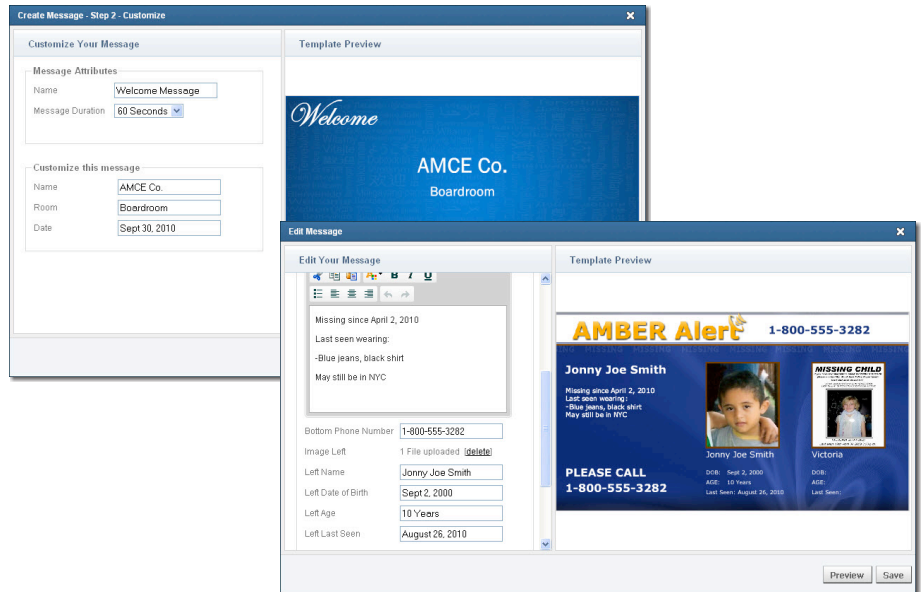

Features:

- Template based messages
- Simply to use web interface
- No software to install
- Advanced yet simple scheduling tool
- Master message for multiple sites